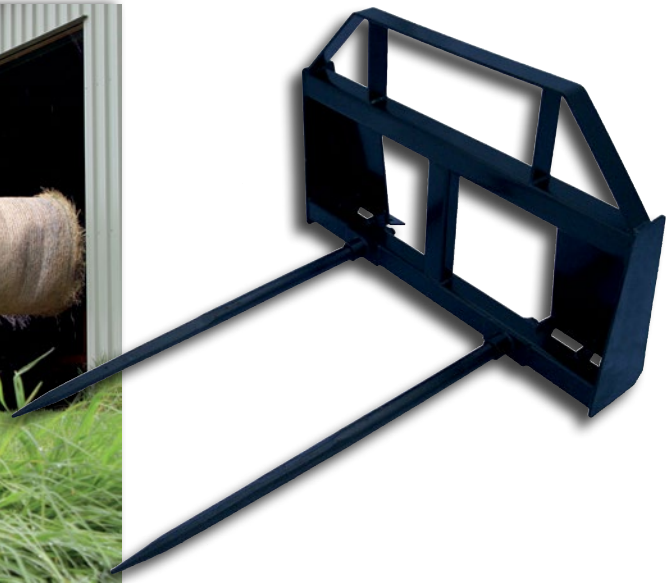

3PL BALE SPEAR CAT I & 2

Model	Capacity	Weight	HP (Min.)	Finish	RRP ex GST	RRP inc GST
3PBS-2	1,000 kg	44 kg	25	Black Powder Coat	\$850	\$935

FEL DOUBLE BALE SPEAR

Model	Capacity	Weight	Attachment	Finish	RRP ex GST	RRP inc GST
BS2E	1,500 kg @ 600mm	140 kg	Euro	Green/Black Powder Coat	\$1,640	\$1,804
BS2JD	1,500 kg @ 600mm	140 kg	John Deere QA	Green/Black Powder Coat	\$1,640	\$1,804